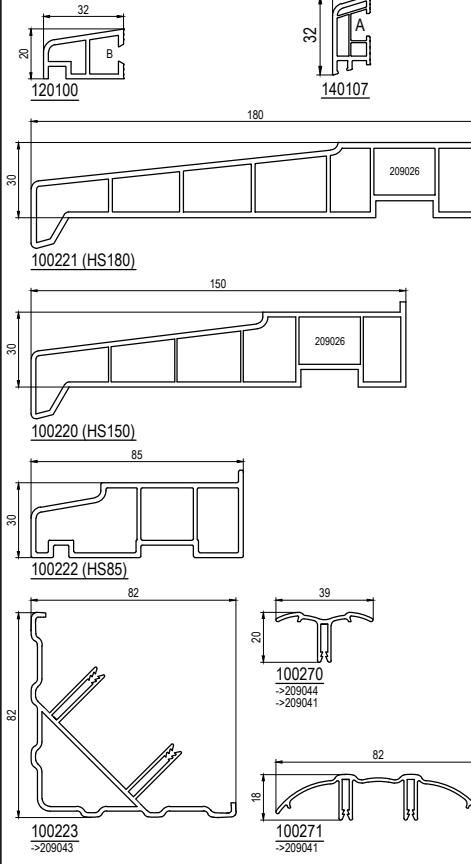

Additional Profiles