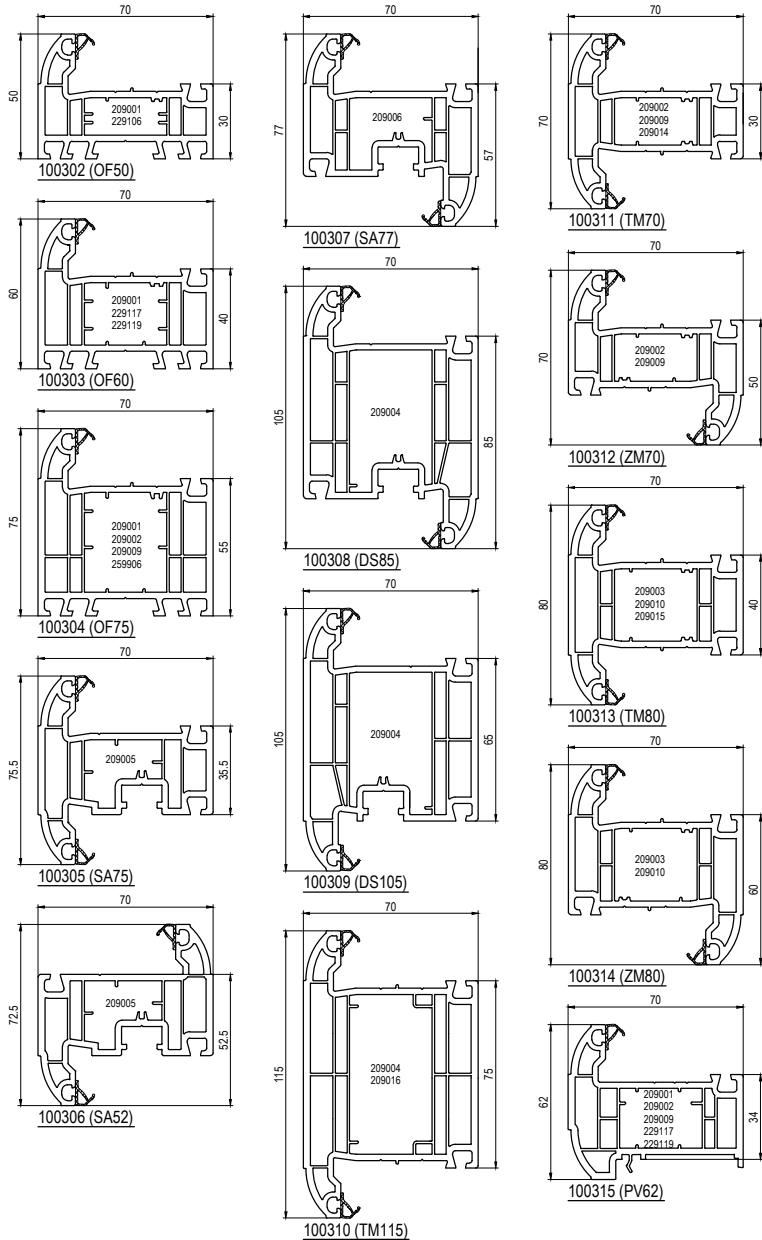

Main Profiles