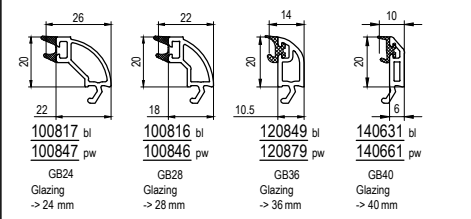

Glazing Beads